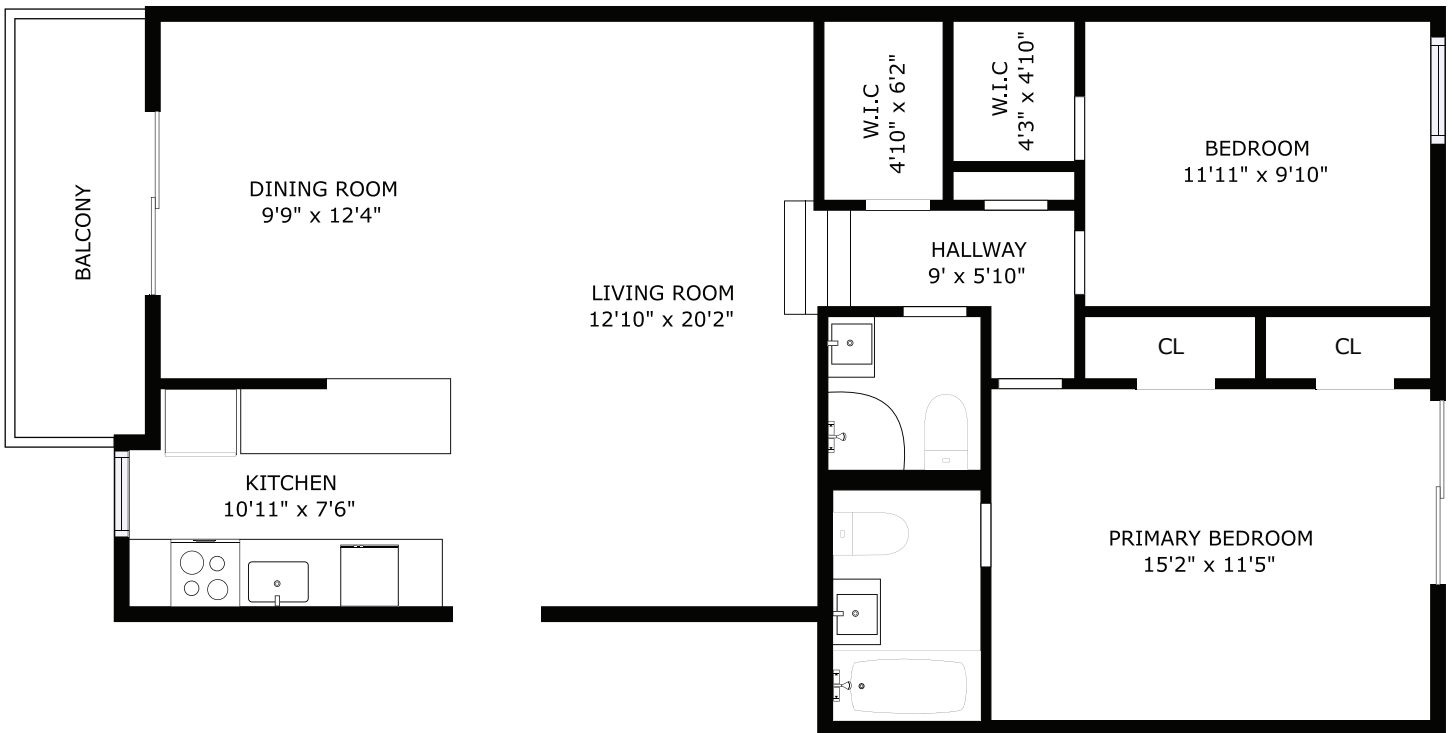

MONTCLAIR ESTATES

2 BEDROOM • 969 SF