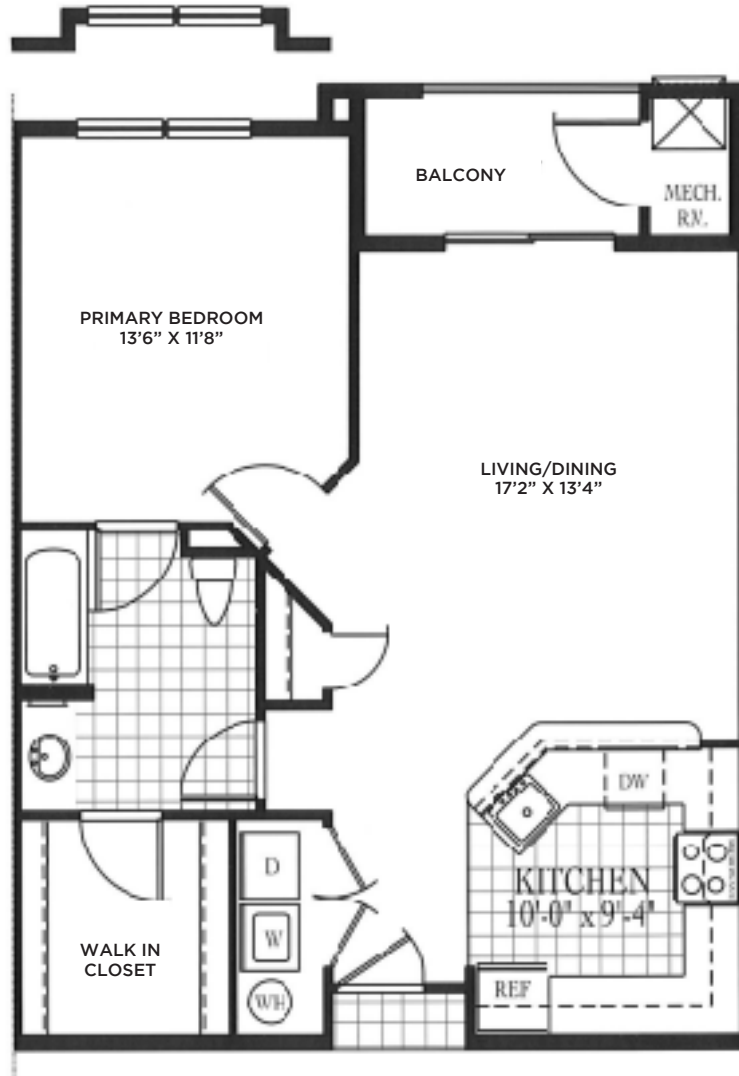

RIVER PLACE

AT RAHWAY

A

1 BEDROOM 1 BATHROOM

859 SF

RIVERPLACERAHWAY.COM

All dimensions are approximate. The developer reserves the right to make any revision or adjustment to the plans.