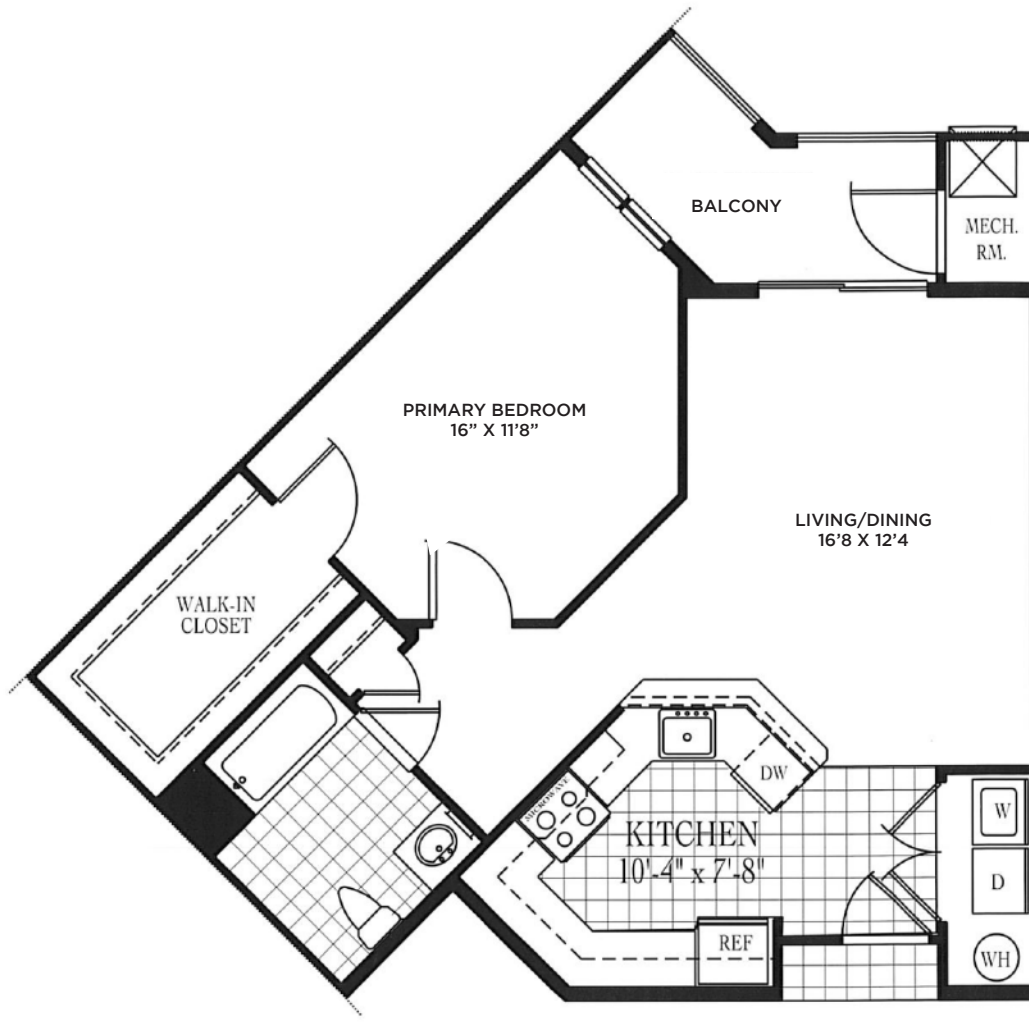

RIVER PLACE

AT RAHWAY

B

1 BEDROOM 1 BATHROOM
863 SF

RIVERPLACERAHWAY.COM

All dimensions are approximate. The developer reserves the right to make any revision or adjustment to the plans.