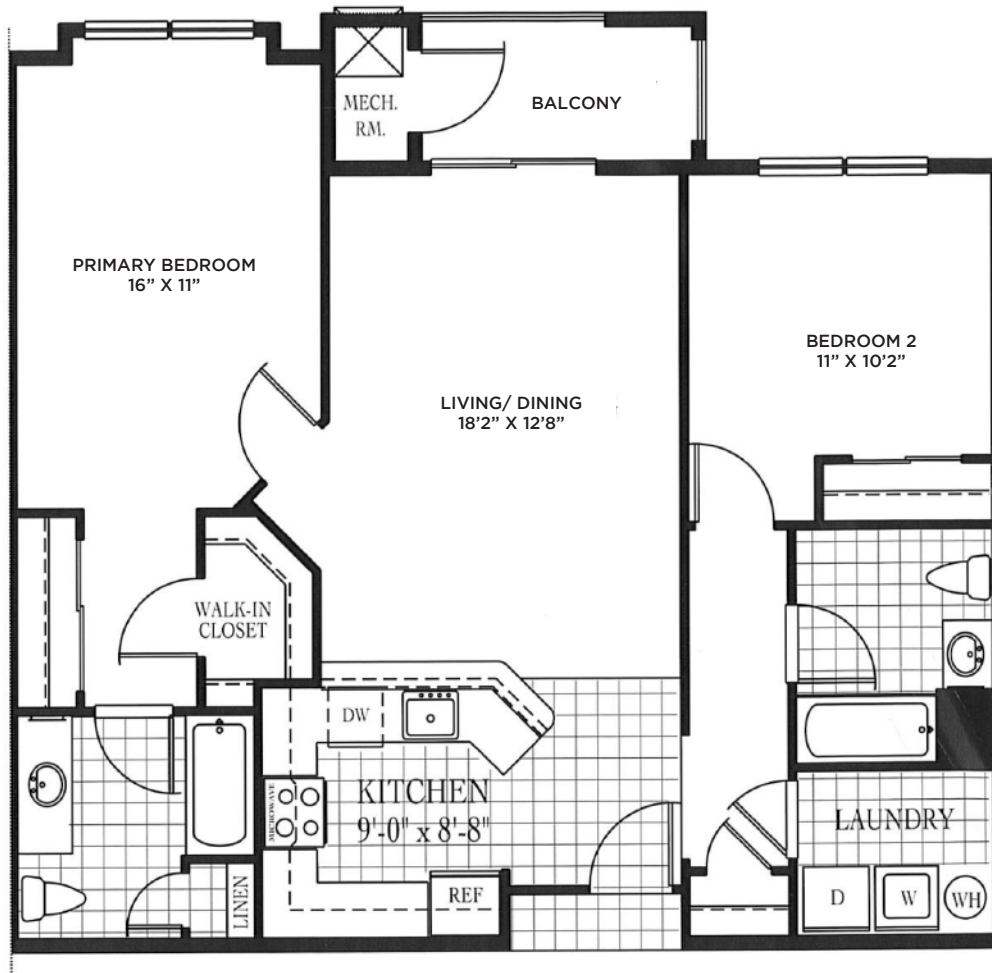

RIVER PLACE

AT RAHWAY

C

2 BEDROOM 2 BATHROOM
1,146 SF

RIVERPLACERAHWAY.COM

All dimensions are approximate. The developer reserves the right to make any revision or adjustment to the plans.