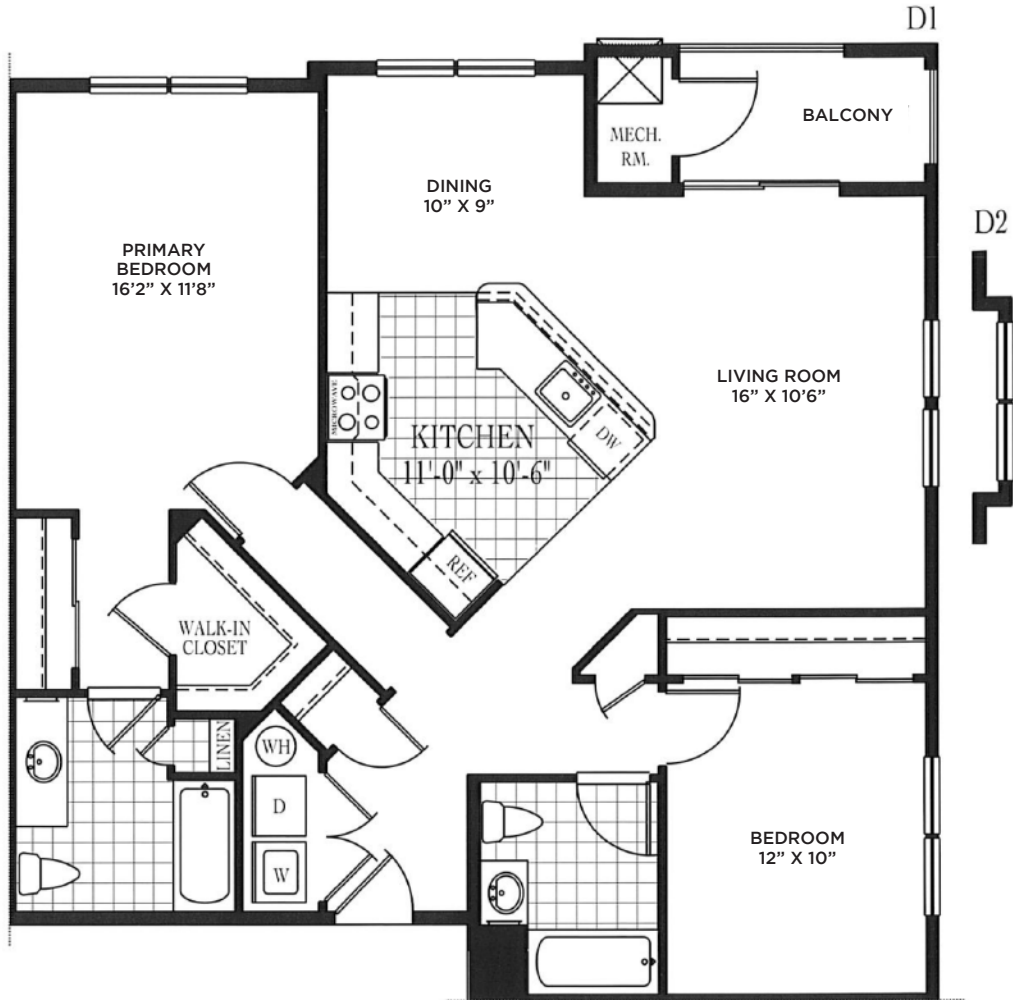

RIVER PLACE

AT RAHWAY

D

2 BEDROOM 2 BATHROOM
1,250 SF

RIVERPLACERAHWAY.COM

All dimensions are approximate. The developer reserves the right to make any revision or adjustment to the plans.