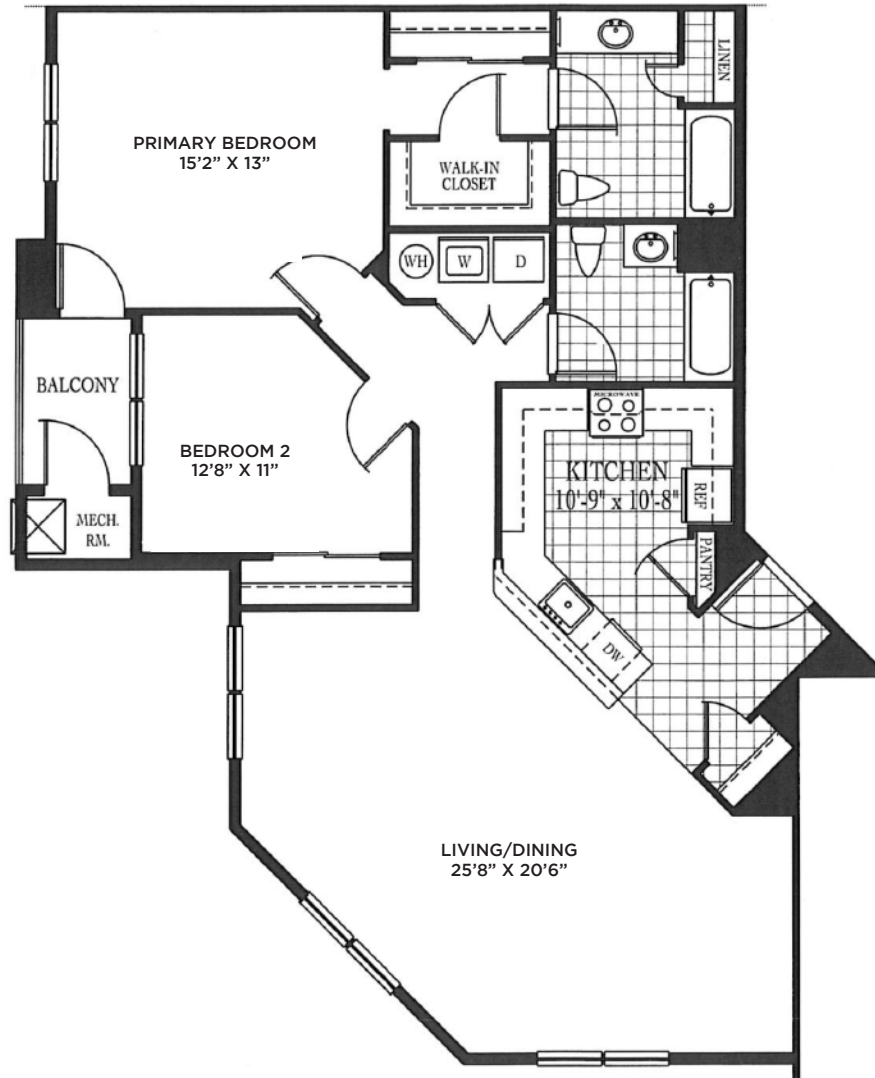

# RIVER PLACE

AT RAHWAY

## E

**2 BEDROOM 2 BATHROOM**  
**1,471 SF**

RIVERPLACERAHWAY.COM

All dimensions are approximate. The developer reserves the right to make any revision or adjustment to the plans.