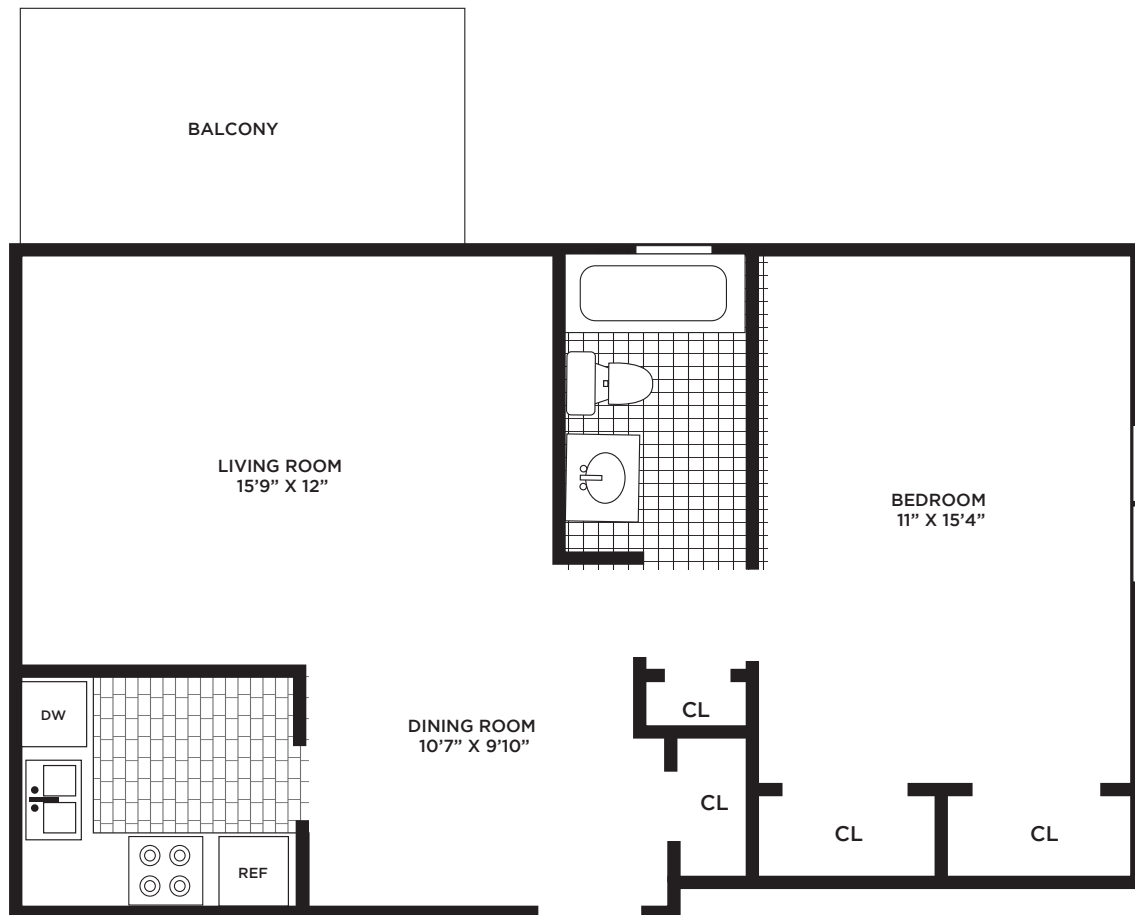

WASHINGTON PARK TERRACE

1 BEDROOM