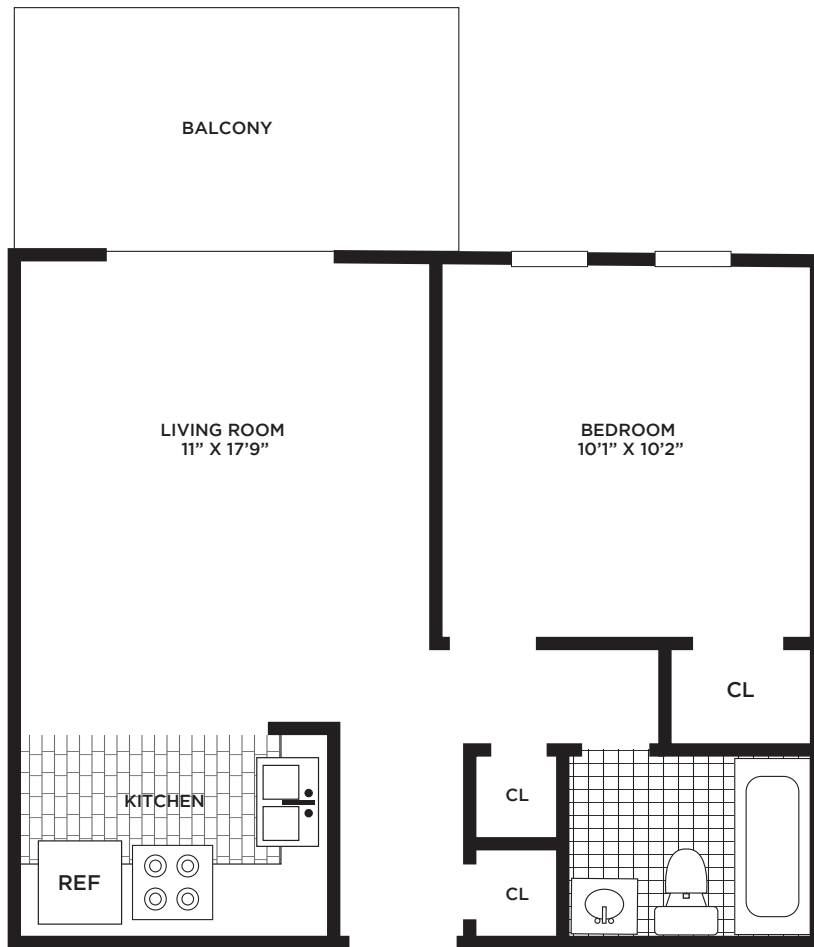

WASHINGTON PARK TERRACE

JUNIOR 1 BEDROOM