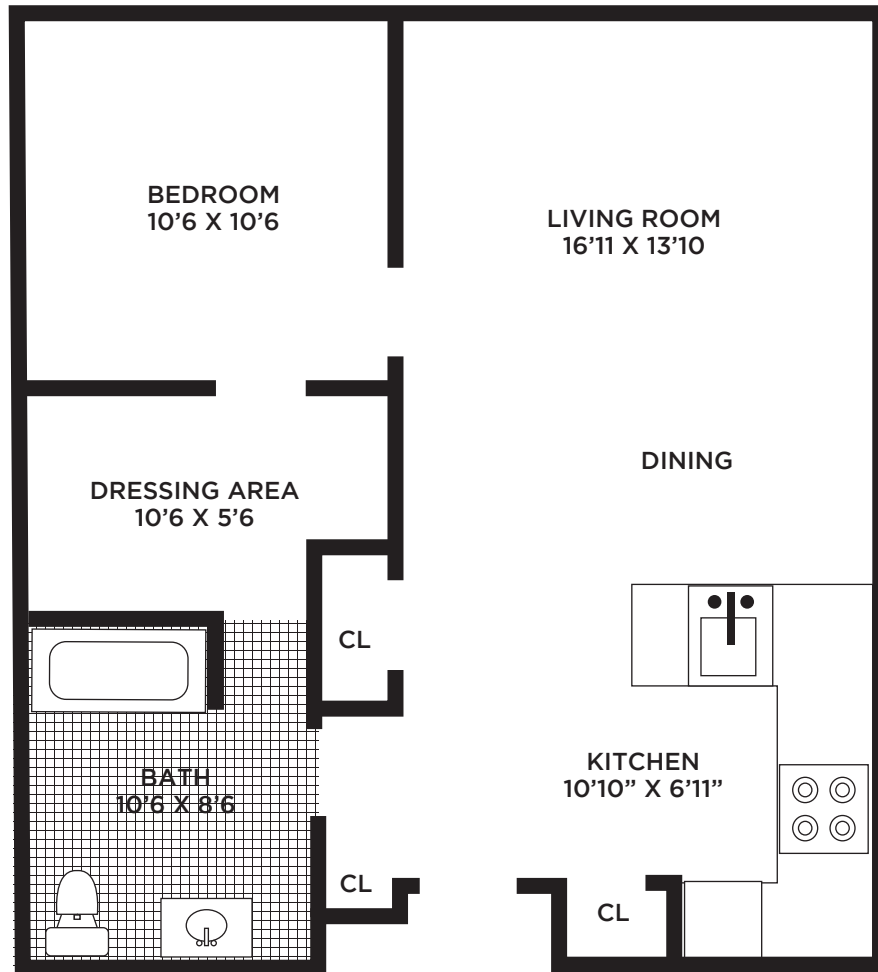

WATER'S EDGE AT RAHWAY

1 BEDROOM • 1 BATH
741 SF