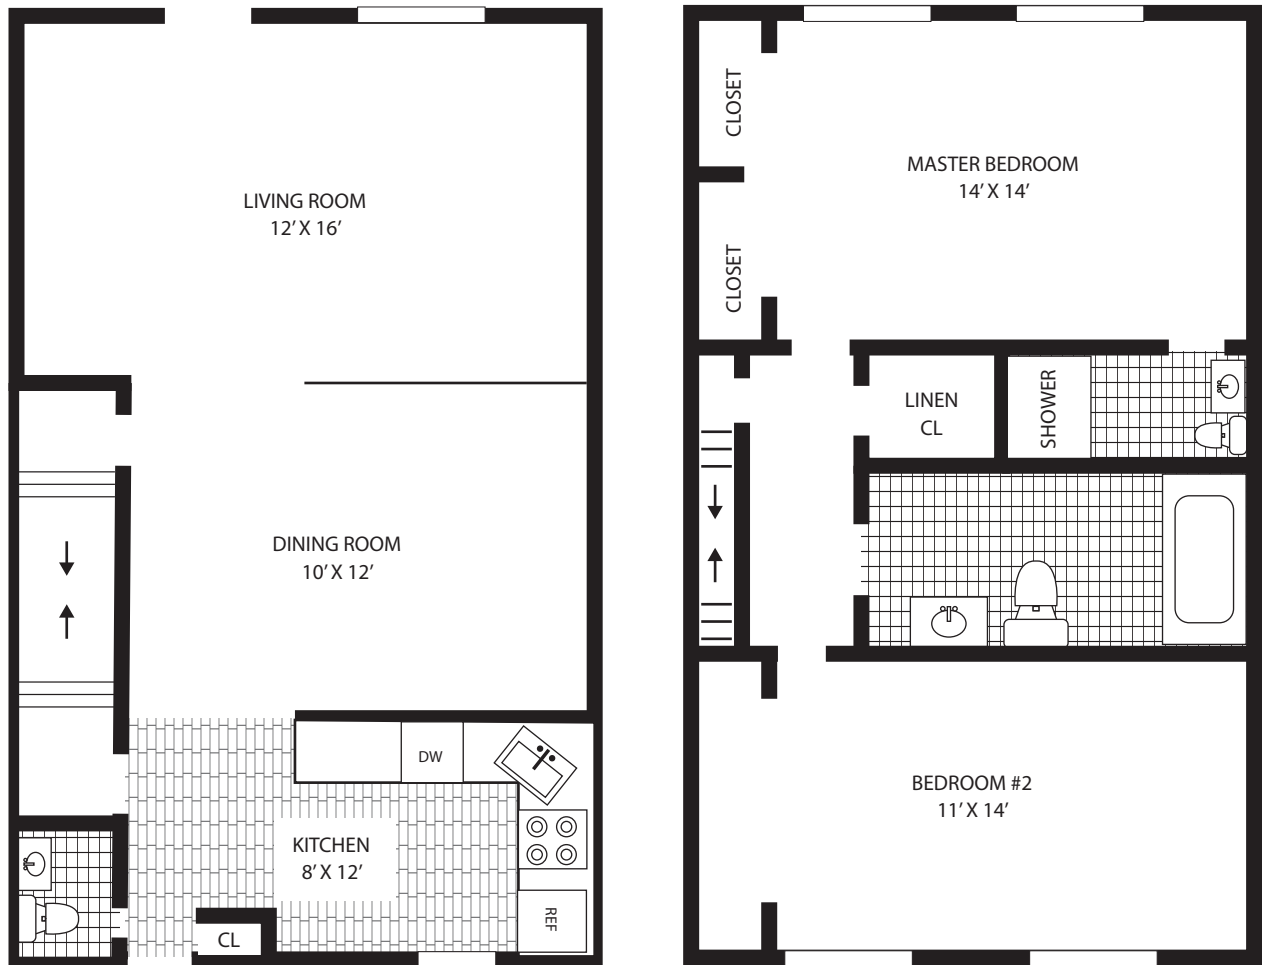

WYNDMOOR
APARTMENTS

BASEMENT WITH WASHER DRYER

2 BEDROOM • 1,100 SF