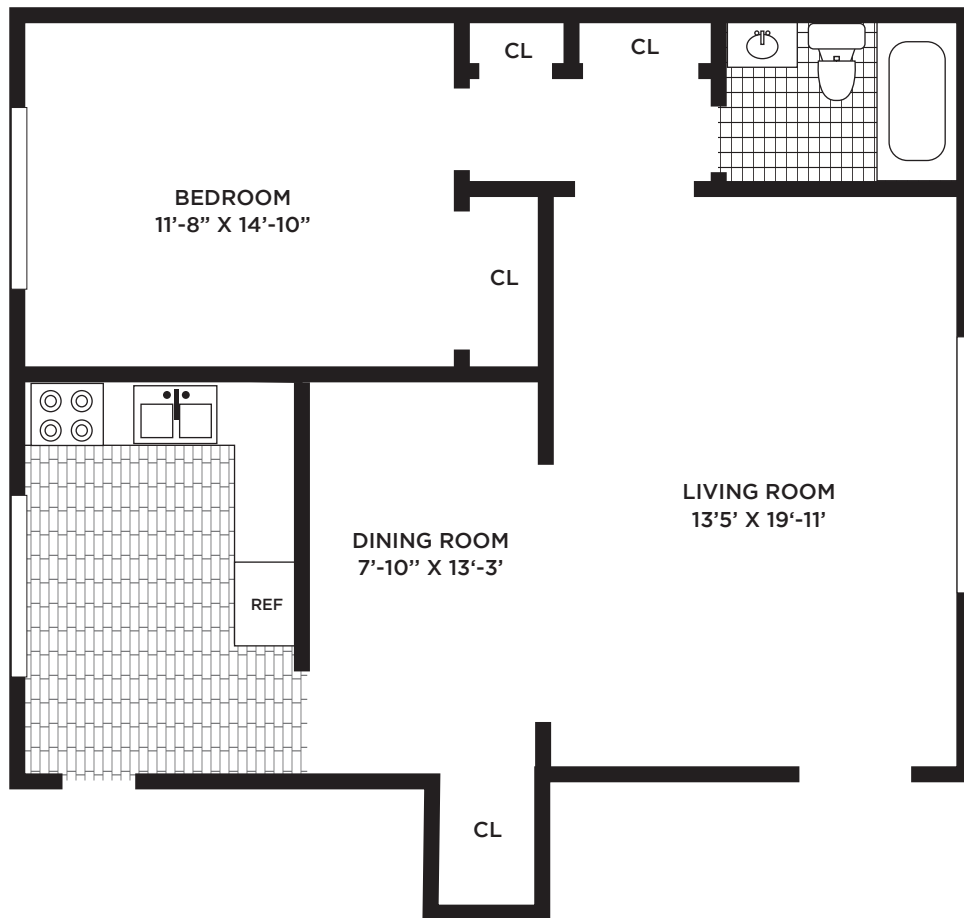

PISCATAWAY PARK
A P A R T M E N T S

1 BED 1 BATH • 815 SF