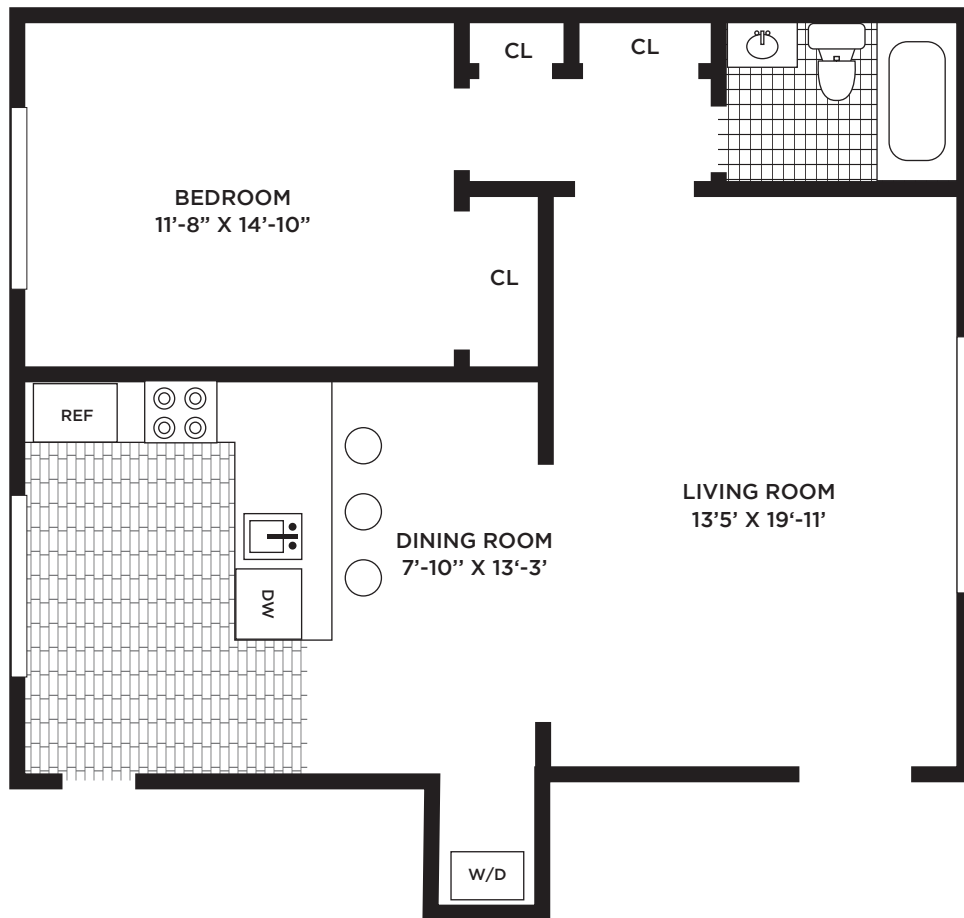

PISCATAWAY PARK

APARTMENTS

1 BED 1 BATH RENO • 815 SF