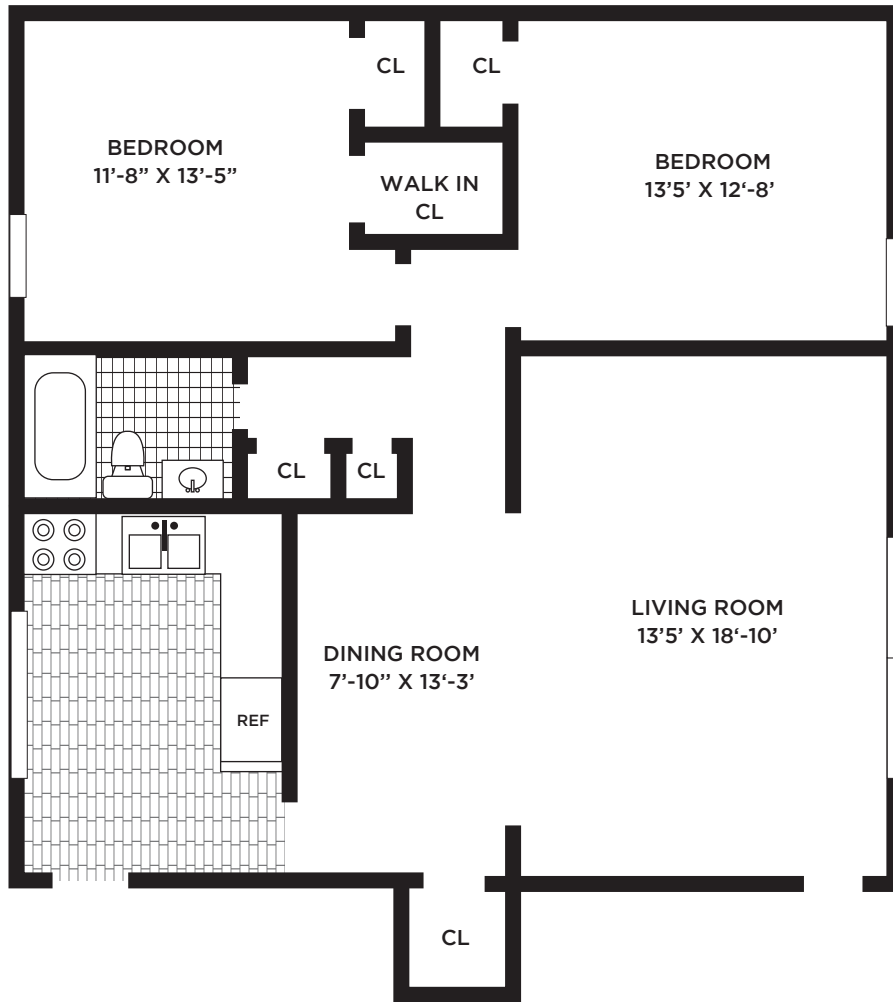

PISCATAWAY PARK
A P A R T M E N T S

2 BED 1 BATH • 995 SF