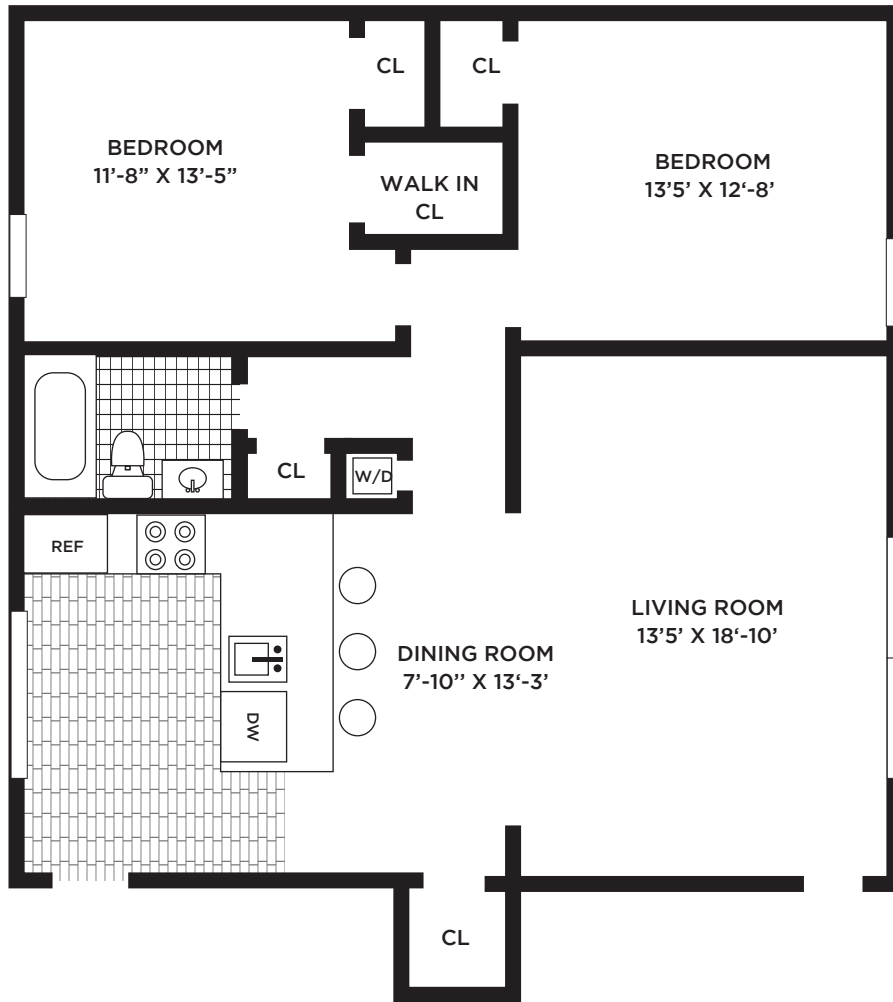

PISCATAWAY PARK

APARTMENTS

2 BED 1 BATH RENO • 995 SF