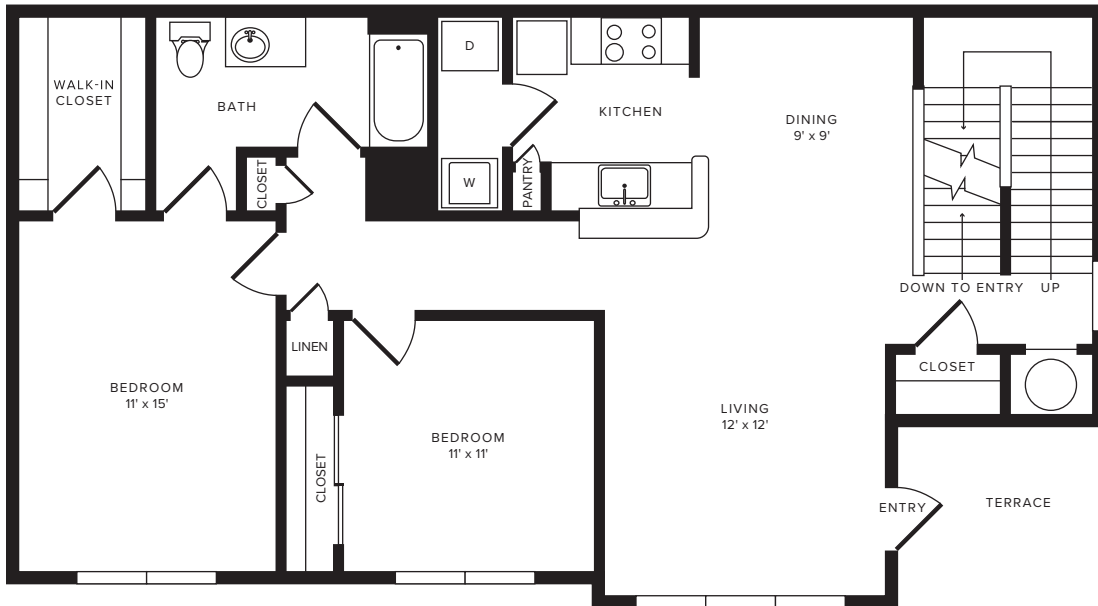

highlands

NANUET

BAXTER LOFT

2 BEDROOM, 1 BATHROOM

1326 SF