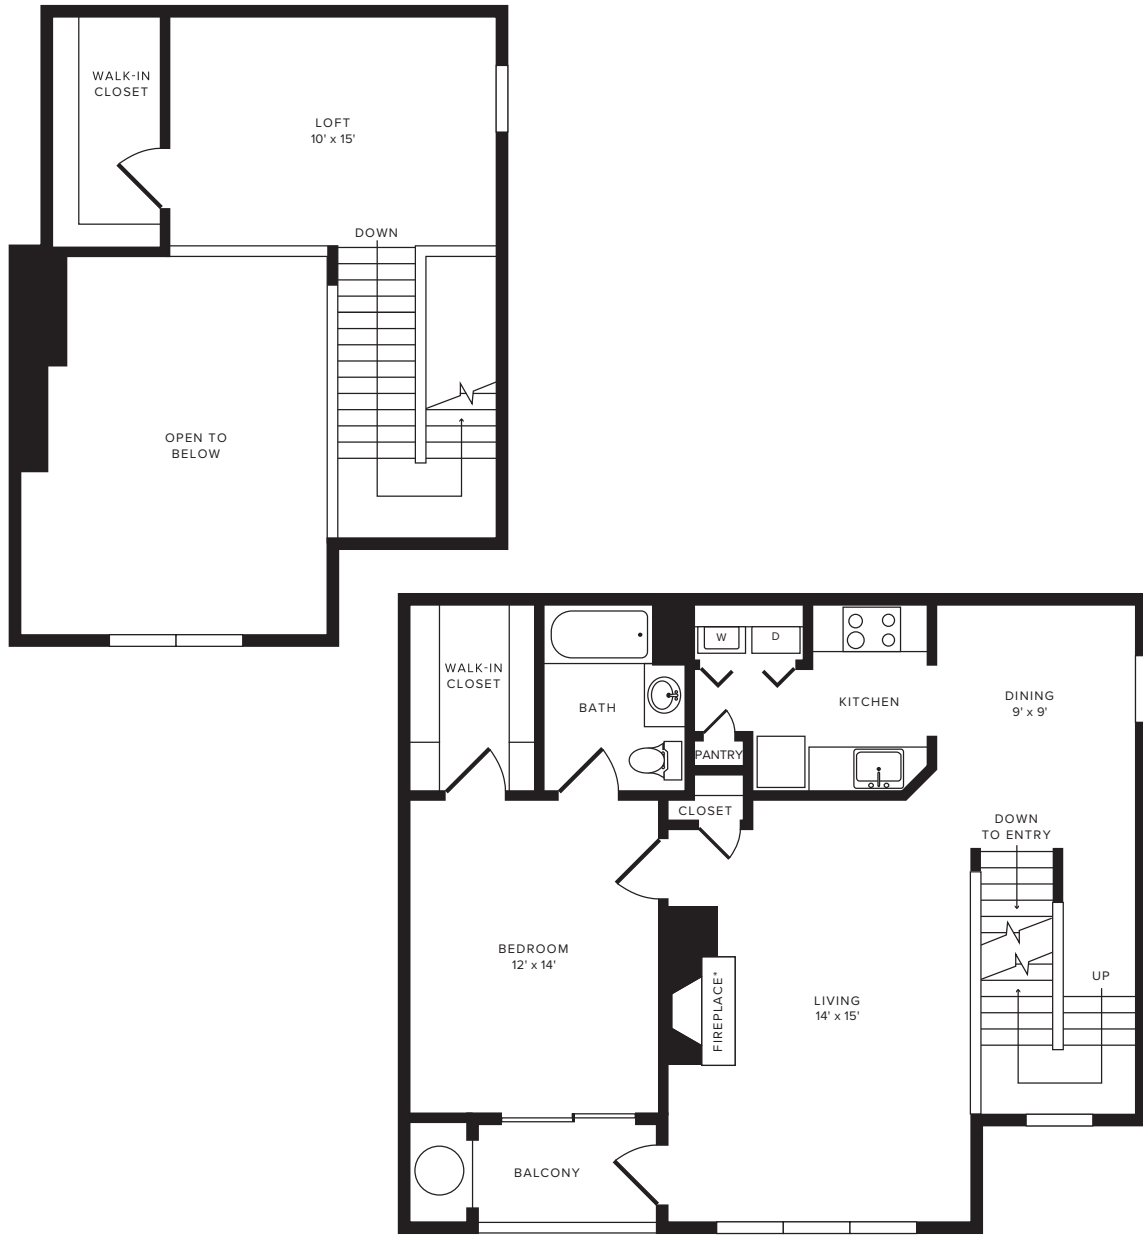

highlands

NANUET

*SELECT HOMES

APPALACHIAN LOFT UPGRADED

1 BEDROOM, 1 BATHROOM

1142 SF

HIGHLANDSNANUET.COM

100 AVALON GARDENS DRIVE, NANUET, NY 10954