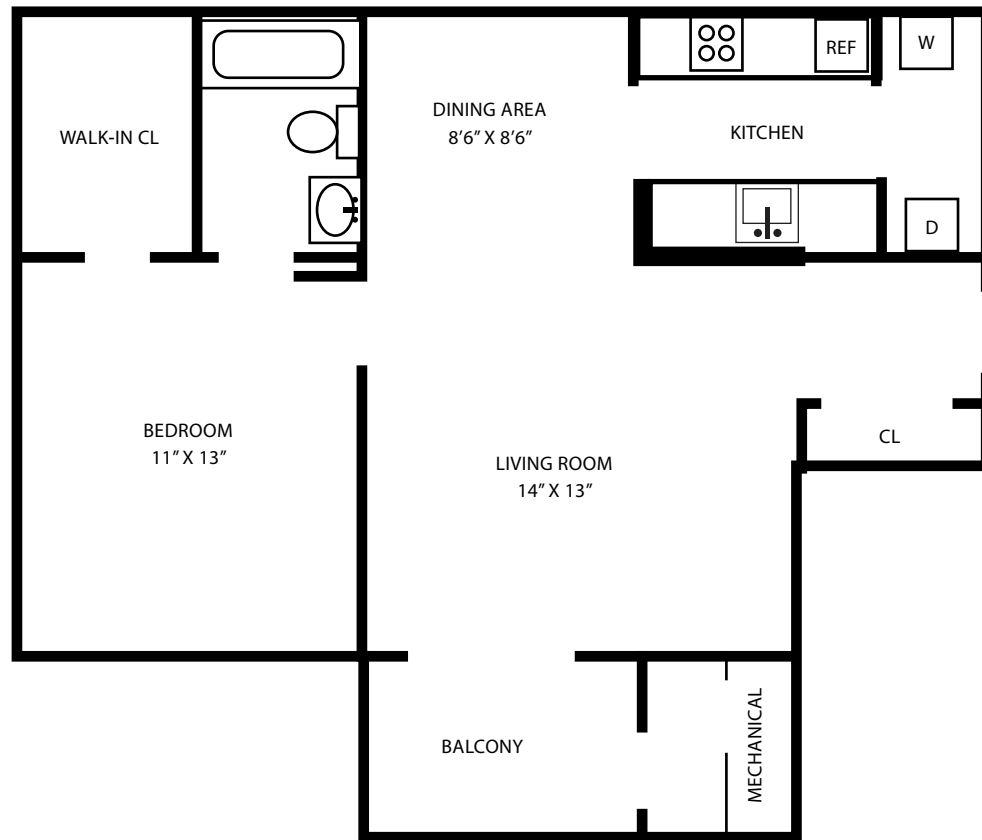

the pavilions

THE HAWTHORNE

730 SF