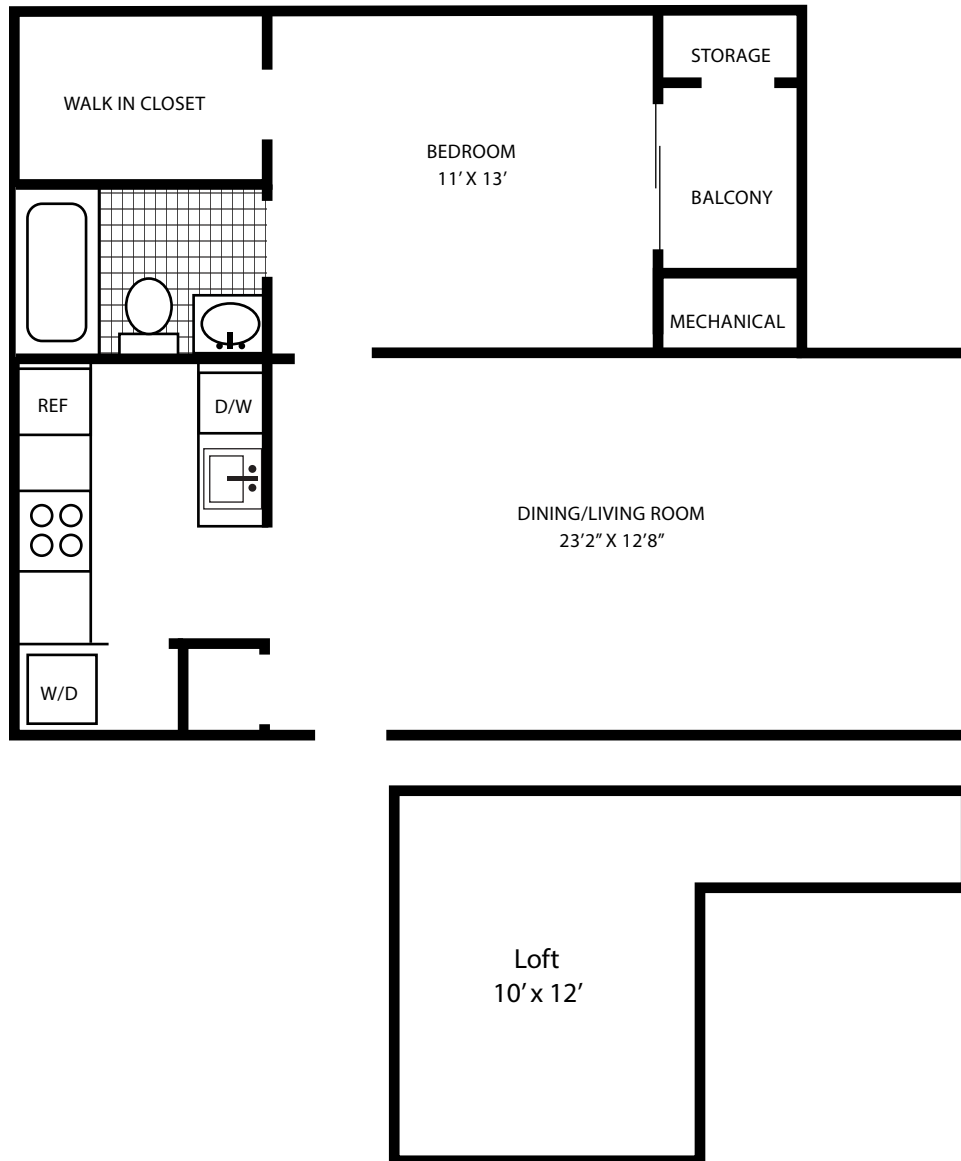

the pavilions

THE LINDEN LOFT

822 SF